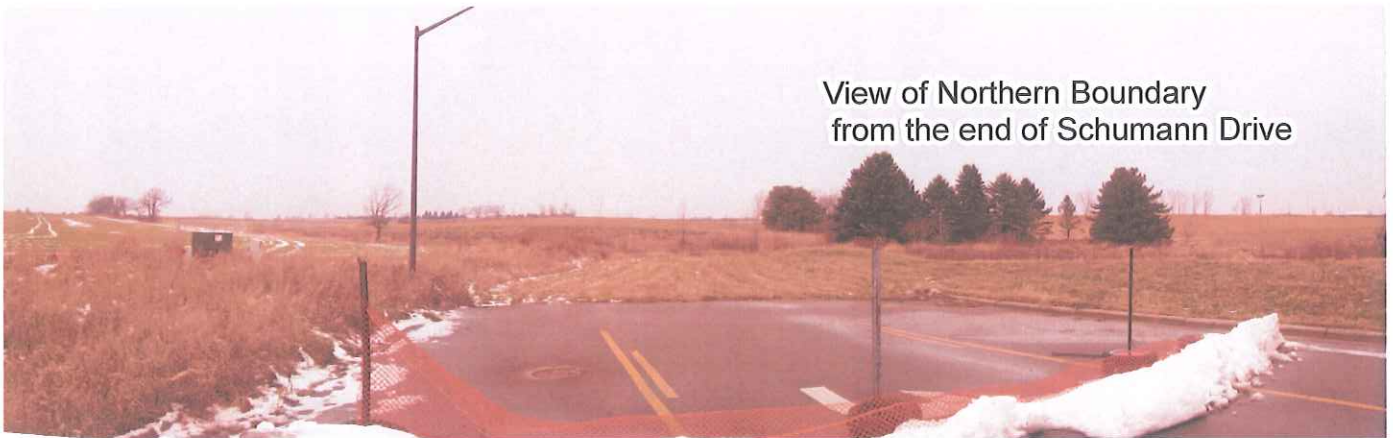

Site Photos - Sheet One

View of Site looking west

Brush pile along western fence line

View from Site looking south

Legend

Site photos taken during site visits on 12-13-2011

**YAGGY
COLBY
ASSOCIATES**

717 Third Avenue SE
Rochester, MN 55904
507-288-6464
507-288-5058 Fax
www.yaggy.com

Site Photos - Sheet Two

View of Site looking east

View from Project Site looking north

View of Northern Boundary
from the end of Schumann Drive

Legend

Site photos taken during site visits on 12-13-2011

**YAGGY
COLBY
ASSOCIATES**